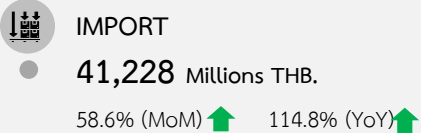

PARTS AND COMPONENTS FOR THE PRODUCTION OF ROBOTS AND AUTOMATION

Notification of the Ministry of Finance Section 12 of the Customs Tariff Decree B.E. 2530

MAY 2023

TOP 5 EXPORT (Millions THB.)

TOP 5 IMPORT (Millions THB.)