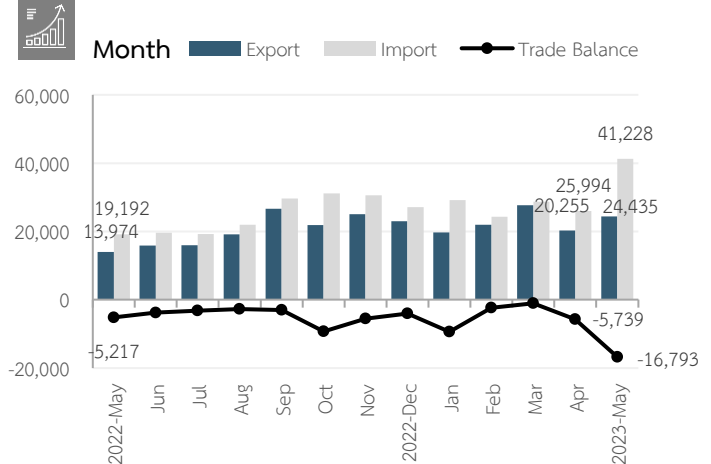

Overview Part and Components for the Production of Robots and Automation 2022- 2023 (May)

(Millions THB.)