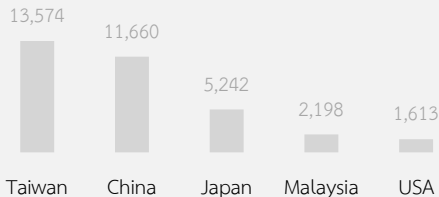

PARTS AND COMPONENTS FOR THE PRODUCTION OF ROBOTS AND AUTOMATION

Notification of the Ministry of Finance Section 12 of the Customs Tariff Decree B.E. 2530

MAY 2023

TOP 5 EXPORT (Millions THB.)

TOP 5 IMPORT (Millions THB.)