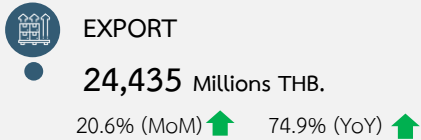

PARTS AND COMPONENTS FOR THE PRODUCTION OF ROBOTS AND AUTOMATION

Notification of the Ministry of Finance Section 12 of the Customs Tariff Decree B.E. 2530

MAY 2023

TOP 5 EXPORT (Millions THB.)

TOP 5 IMPORT (Millions THB.)