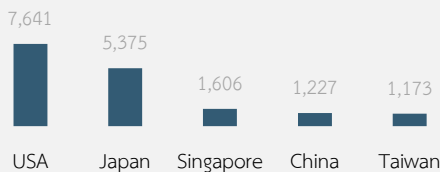

PARTS AND COMPONENTS FOR THE PRODUCTION OF ROBOTS AND AUTOMATION

Notification of the Ministry of Finance Section 12 of the Customs Tariff Decree B.E. 2530

MAY 2023

TOP 5 EXPORT (Millions THB.)

TOP 5 IMPORT (Millions THB.)