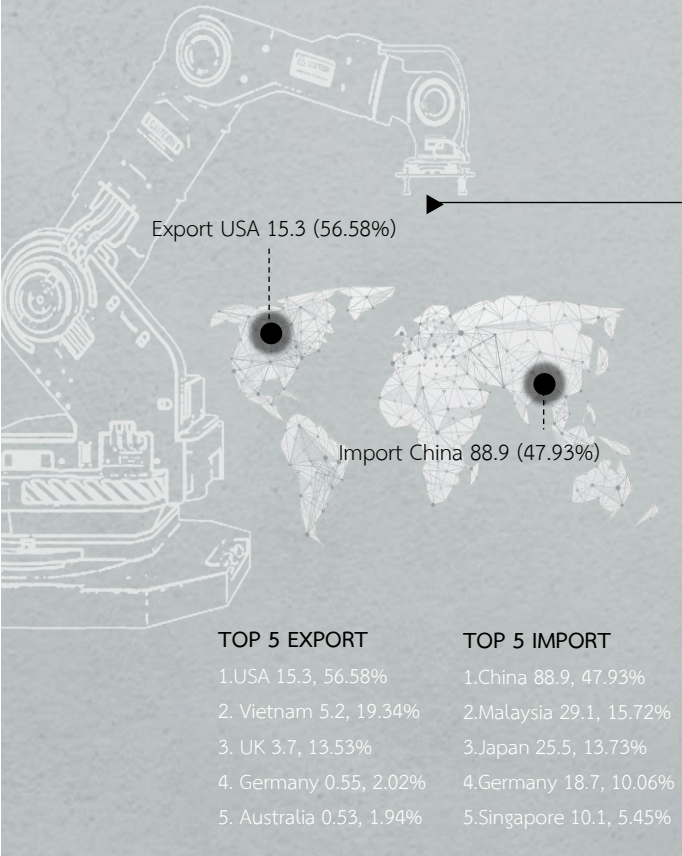

TRADE BALANCE

13.10% (MoM)

TRADE BALANCE %Growth (MoM)

27.11

EXPORT

84795000 (12)

84289020 (15)

-4.98% (MoM), 14.73% (YoY)

185.41

IMPORT

84795000 (171)

84289020 (29)

10.04% (MoM), 5.86% (YoY)