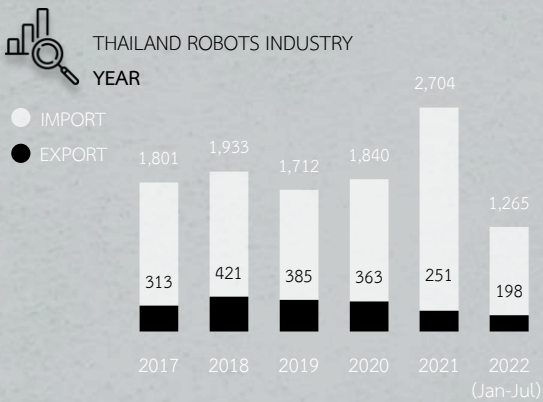

Millions THB. Explanation : MoM (Month on Month), YoY (Year on Year)